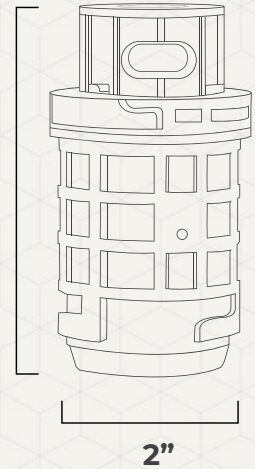

1.1 Performance Jets

360° rotating jets evenly distribute cleaning power and increase the circulation of your pool water.

Category	Product Details	Part #
Q360 Jet <i>Jets come with 3 nozzle sizes: 10 gpm, 15 gpm, and 20 gpm. 25 gpm XL Nozzles available separately on page 29</i>	Gray	11420-GR
	White	11420-WT
	Blue	11420-BL
	Black	11420-BK
	Beige	11420-BG
	Gray - Fixed Position	11420F-GR
	White - Fixed Position	11420F-WT
	Black - Fixed Position	11420F-BK

1.2 Gunite Jet Collars

- Tapered collar glues inside 2" schedule 40 PVC pipe
- Protective plastering cap included
- Water-tight plaster ring prevents leakage