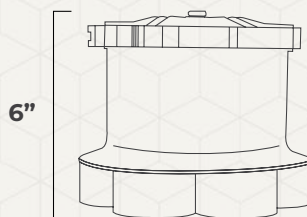

Q360+ Actuator