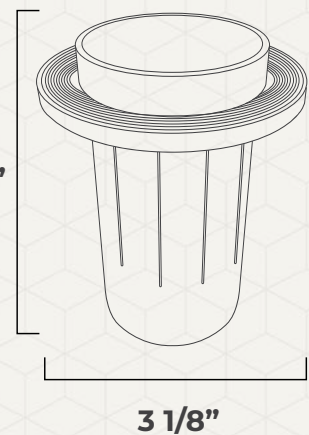

Category	Product Details	Part #
Q360 Collar	Gray	11400-GR
	White	11400-WT
	Blue	11400-BL
	Black	11400-BK
	Beige	11400-BG
	Orange Cap	11401