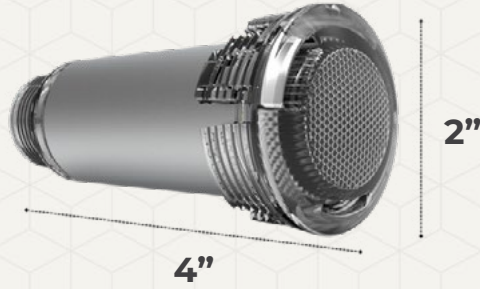

Spectrum™ 360 RGBW Nicheless Light Kits

Spectrum 360 lights are extremely energy-efficient and long lasting. The entire system is extra-low-voltage ensuring safety at all times. **Kit includes cable and plug as shown.**

[Install Video](#)

Category	Product Details	Part #
Spectrum™ 360 Nicheless LED Light Kits <i>Fits all standard wall fittings</i>	50ft Light Kit - Blue	K5000-BL
	50ft Light Kit - White	K5001-WT
	50ft Light Kit - Warm White	K5018-WW
	50ft Light Kit - Amber (Turtle-Friendly)	K5015-T
	50ft Light Kit - Multicolor - Pentair	K5002-P
	50ft Light Kit - Multicolor - Jandy/Wall	K5003-J
	50ft Light Kit - Multicolor - Hayward	K5004-H
	100ft Light Kit - Blue	K5005-BL
	100ft Light Kit - White	K5006-WT
	100ft Light Kit - Warm White	K5019-WW
	100ft Light Kit - Amber (Turtle-Friendly)	K5016-T
	100ft Light Kit - Multicolor - Pentair	K5007-P
	100ft Light Kit - Multicolor - Jandy/Wall	K5008-J
	100ft Light Kit - Multicolor - Hayward	K5009-H
	150ft Light Kit - Blue	K5010-BL
	150ft Light Kit - White	K5011-WT
	150ft Light Kit - Warm White	K5020-WW
	150ft Light Kit - Amber (Turtle-Friendly)	K5017-T
	150ft Light Kit - Multicolor - Pentair	K5012-P
	150ft Light Kit - Multicolor - Jandy/Wall	K5013-J
150ft Light Kit - Multicolor - Hayward	K5014-H