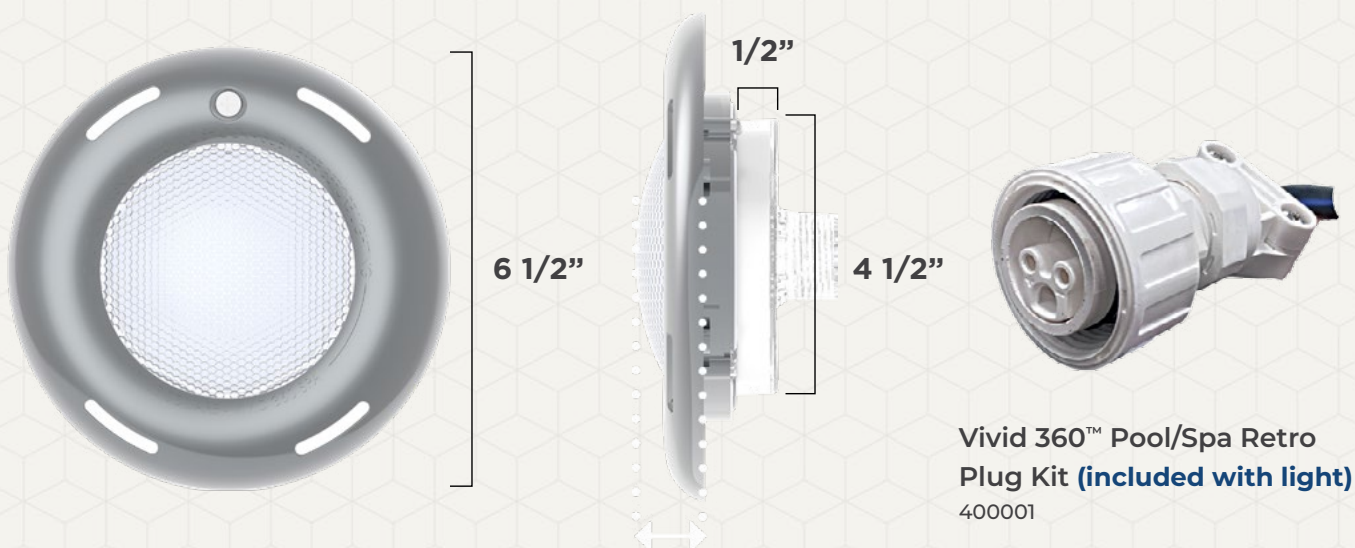

Vivid 360™ Spa

Includes Plug Kit

Category	Product Details	Part #
Vivid 360™ Retro Spa LED Light	Vivid 360™ Retro Spa Light - Multicolor - Pentair	VLSP4000-P
	Vivid 360™ Retro Spa Light - Multicolor - Jandy/Wall Switch	VLSP4000-J
	Vivid 360™ Retro Spa Light - Multicolor - Hayward	VLSP4000-H
	Vivid 360™ Retro Spa Light - Multicolor - Amber FFWCC Turtle Compliant	VLSP4000-T
	Vivid 360™ Retro Spa Light - White	VLSP4004-WT
	Vivid 360™ Retro Spa Light - Blue	VLSP4008-BL
	Vivid 360™ Retro Spa Light - Warm White	VLSP4014-WW