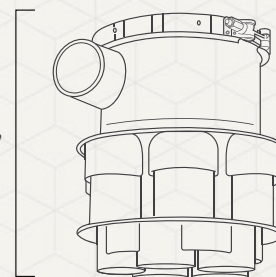

1.3 V360: Vinyl & Fiberglass Jet Collars

Installs flush in the pool floor

Category	Product Details	Part #
Vinyl	Vinyl Collar Fitting - Blue	11800-BL
	Vinyl Collar Fitting - White	11800-WT
Fiberglass	Fiberglass Collar Fitting - Beige	118099-BG
	Fiberglass Collar Fitting - Black	118099-BK
	Fiberglass Collar Fitting - Blue	118099-BL
	Fiberglass Collar Fitting - Gray	118099-GR
	Fiberglass Collar Fitting - White	118099-WT

1.4 Valves

Image	Category	Product Details	Part #
	Q360+ Acuator Valve Complete	Smoothly transfers power from the turbine to the ports with minimal friction and back pressure. Fits 2" pipe. Also replaces A&A and Paramount 2" 6-port valve	1130100
	C5 Valve Adaptor Kit	Replaces Caretaker™ or A&A™ 5-port Valve Fits 1.5" pipe	1145110

Q360+ Actuator

C5 Valve