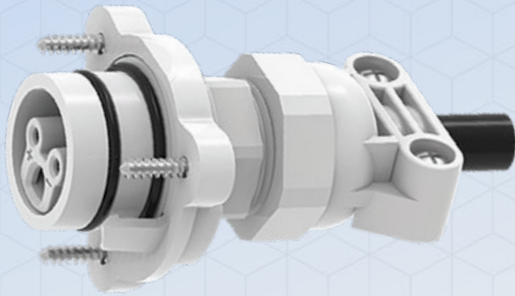

Vivid 360 Pool/Spa Plug Kit
400001