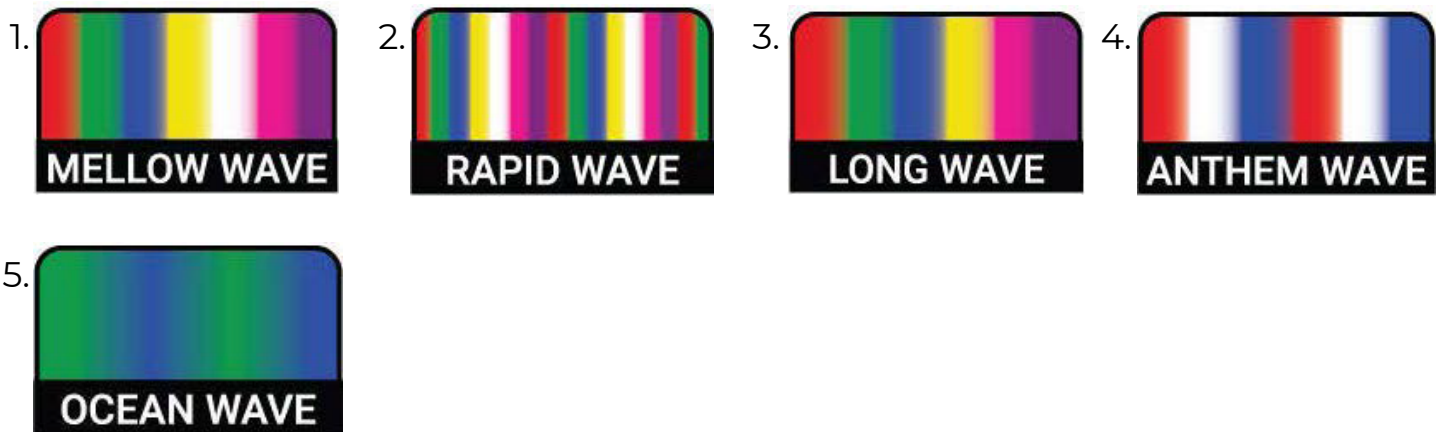

Five Light Shows

For more detailed information please refer to the installation guide.