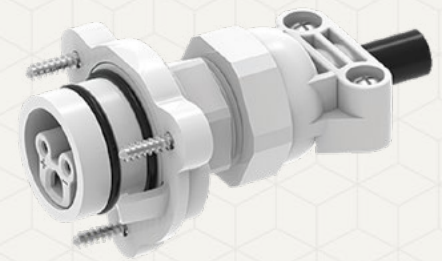

10 5/8"

Vivid 360™ Pool/Spa Retro
Plug Kit (included with light)
400001